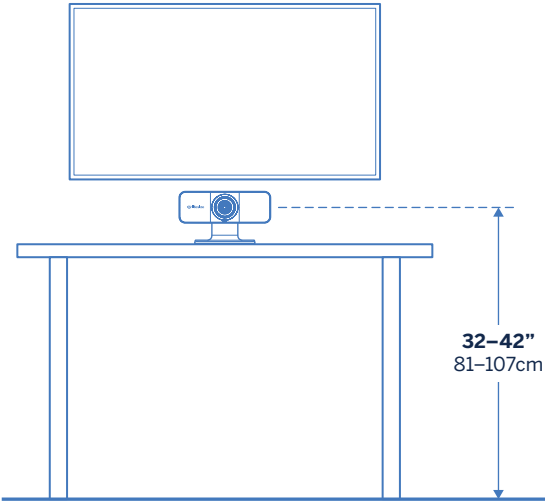

Welcome to Lifesize® Icon 300™

Setup

1

2

ATTENTION!
 For important setup instructions and
 to validate your warranty, go to

[lifesize.com/iconsetup](https://www.lifesize.com/iconsetup)

Included

Welcome to Lifesize® Icon 300™

Stand Mount

Wall Mount